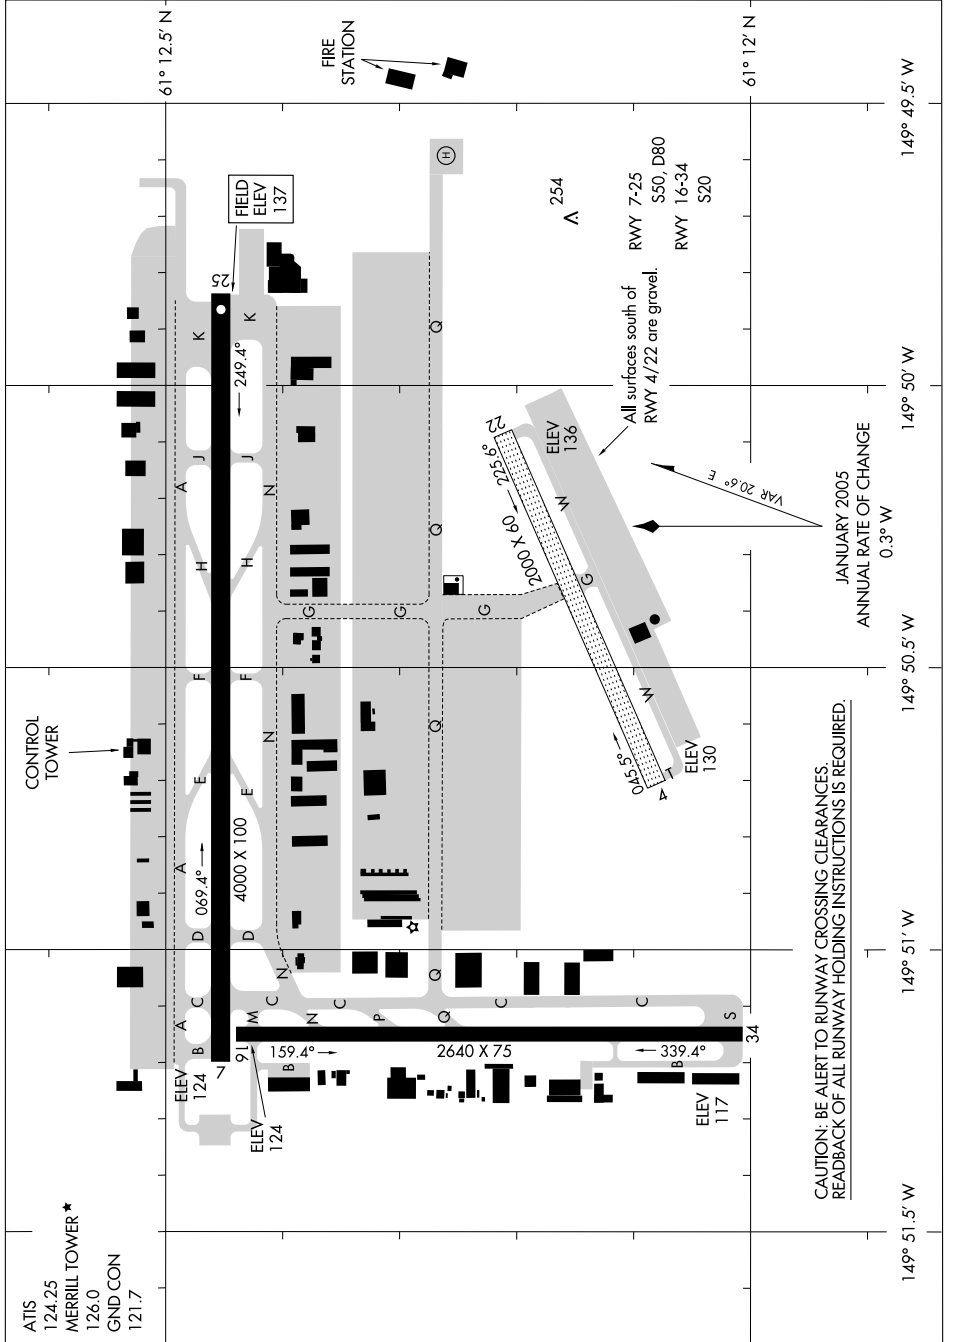

# AIRPORT DIAGRAM

ANCHORAGE/MERRILL FIELD (MRI)(PAMR)

AL-1522 (FAA)

ANCHORAGE, ALASKA

AK, 11 FEB 2010 to 08 APR 2010

AK, 11 FEB 2010 to 08 APR 2010

# AIRPORT DIAGRAM

ANCHORAGE, ALASKA

ANCHORAGE/MERRILL FIELD (MRI)(PAMR)