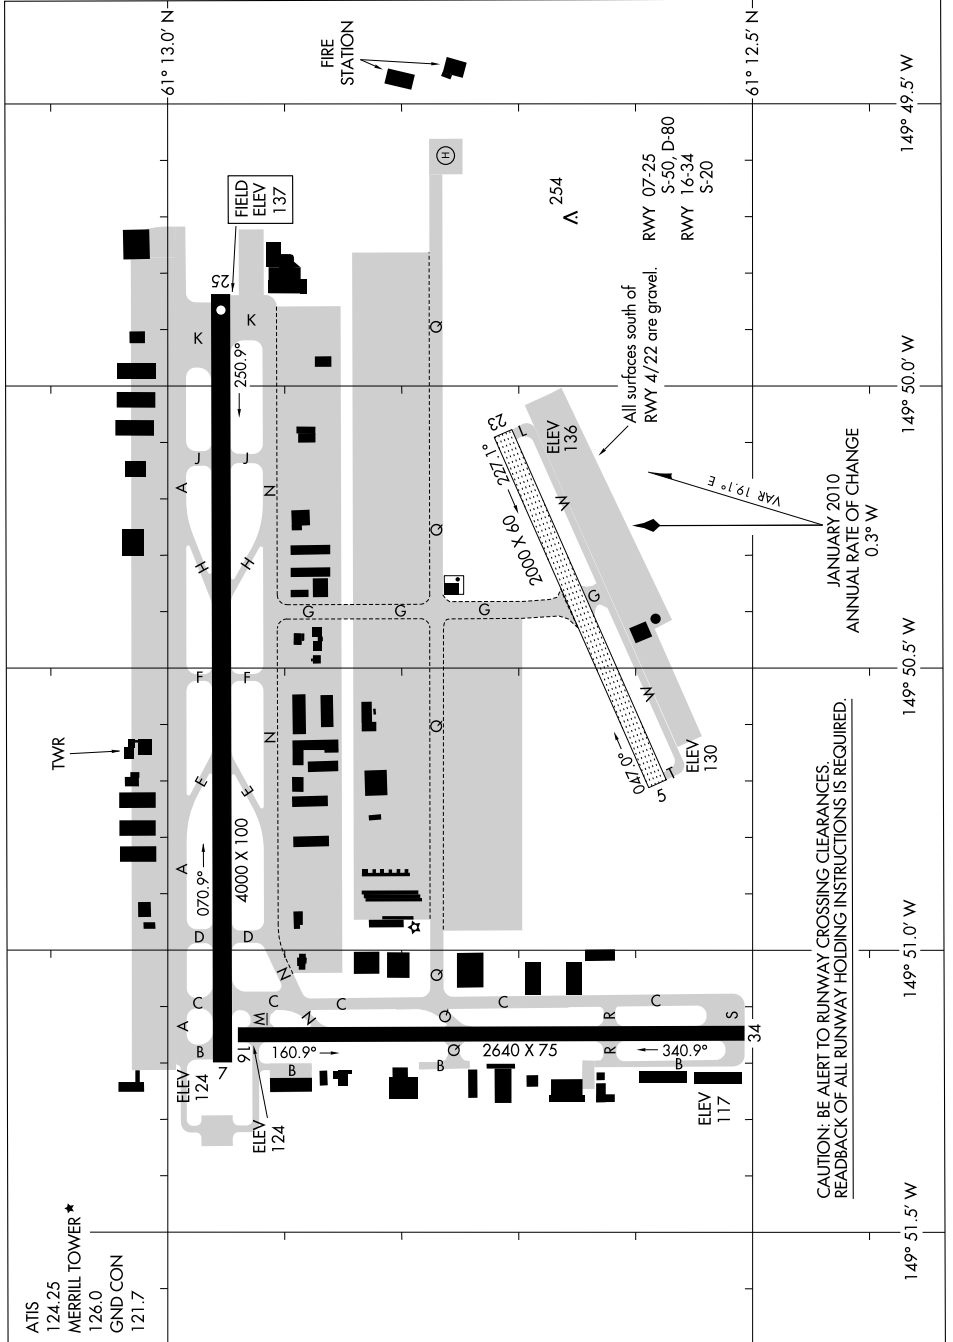

AIRPORT DIAGRAM

ANCHORAGE/MERRILL FIELD (MRI)(PAMR)

AL-1522 (FAA)

ANCHORAGE, ALASKA

AK, 15 DEC 2011 to 09 FEB 2012

AK, 15 DEC 2011 to 09 FEB 2012

AIRPORT DIAGRAM

ANCHORAGE, ALASKA
ANCHORAGE/MERRILL FIELD (MRI)(PAMR)